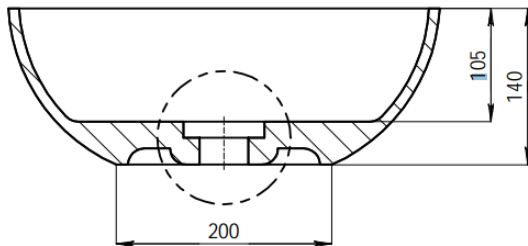

S01-390-BOWL

Stone Cast Basin
Matte White

KASKADE
STONE BATHS & BASINS

Couldn't be better

MATERIAL: KASKADESTONE

FINISH: MATTE

COLOUR: WHITE

DIMENSIONS: 390 x 390 x 140mm

PACKAGE SIZE: 430 x 430 x 205mm

NET WEIGHT: 8kg

GROSS WEIGHT: 10kg

WARRANTY: 7 YEARS

CARE AND MAINTENANCE

Regular Cleaning

Use warm water and a small amount of mild liquid detergent, such as dishwashing liquid.

1. DRAWINGS ARE NOT TO SCALE
2. DIMENSIONS ARE IN MILLIMETERS
3. AS ALL KASKADE PRODUCTS ARE HAND FINISHED A ± 5 MM TOLERANCE IS ALLOWED