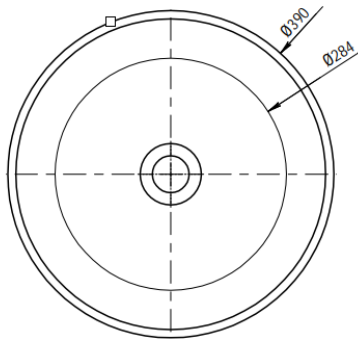

S01-390-BOWL

Stone Cast Basin
Matte White

KASKADE
STONE BATHS & BASINS

Couldn't be better

MATERIAL: KASKADESTONE

FINISH: MATTE

COLOUR: WHITE

DIMENSIONS: 390 x 390 x 140mm

PACKAGE SIZE: 430 x 430 x 205mm

NET WEIGHT: 8kg

GROSS WEIGHT: 10kg

WARRANTY: 7 YEARS

CARE AND MAINTENANCE

Regular Cleaning

Use warm water and a small amount of mild liquid detergent, such as dishwashing liquid.

1. DRAWINGS ARE NOT TO SCALE
2. DIMENSIONS ARE IN MILLIMETERS
3. AS ALL KASKADE PRODUCTS ARE HAND FINISHED A ± 5 MM TOLERANCE IS ALLOWED