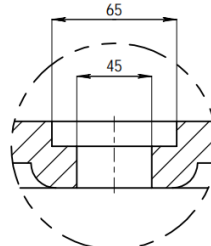

S01-390-BOWL

Stone Cast Basin
Matte White

KASKADE
STONE BATHS & BASINS

Couldn't be better

MATERIAL: KASKADESTONE

FINISH: MATTE

COLOUR: WHITE

DIMENSIONS: 390 x 390 x 140mm

1. DRAWINGS ARE NOT TO SCALE
2. DIMENSIONS ARE IN MILLIMETERS
3. AS ALL KASKADE PRODUCTS ARE HAND FINISHED A ± 5 MM TOLERANCE IS ALLOWED