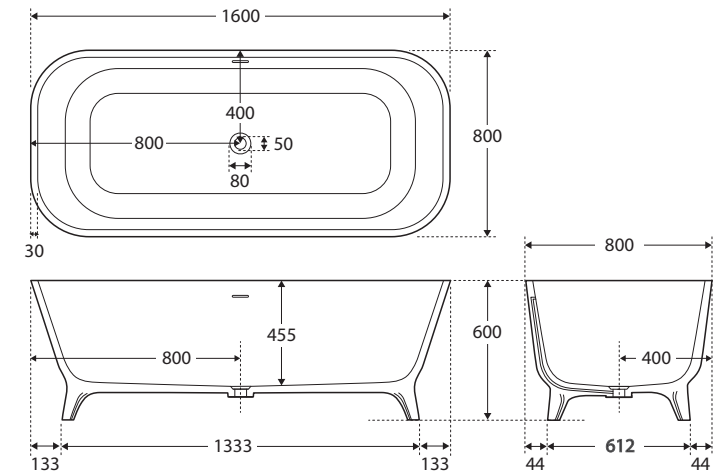

## CAST STONE SOLID SURFACE BATH, 1600MM

### Features

- Freestanding style with legs
- Easy to clean
- Includes overflow
- Chrome waste included with bath
- Capacity: 290L
- Net weight: 125kg

**Installation Warning:** Floor preparation may be required for off-centre waste positions. Please discuss with your builder/plumber before tiling and waterproofing your bathroom.