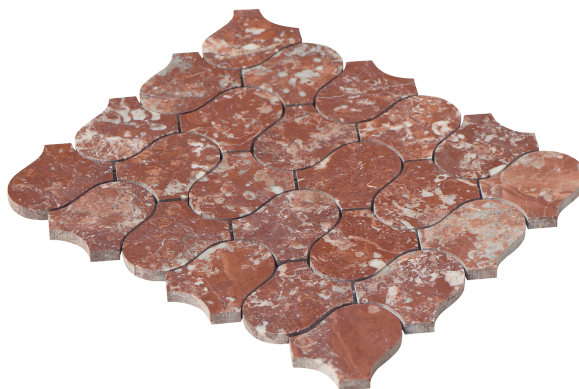

# Product Specifications - Beaumont Tiles

TORU NATURAL MARBLE CLYDE MONTECCHIO RED  
HONED MOSAIC

1317465 | 324x277mm

Range Name	Toru
Colour	Montecchio
Surface Finish	Honed
Country of Origin	CHN
Undulation	Flat
Slip Rating	
Tile Type	Stone
Tile Thickness	10mm
Edge	Saw Cut
Pieces Per Pack	5
Pieces Per Sqm	11.14
Weight Per Sqm	26.74kg
Wet Barefoot Ramp Test	
% Crystalline Silica Content	3.80%