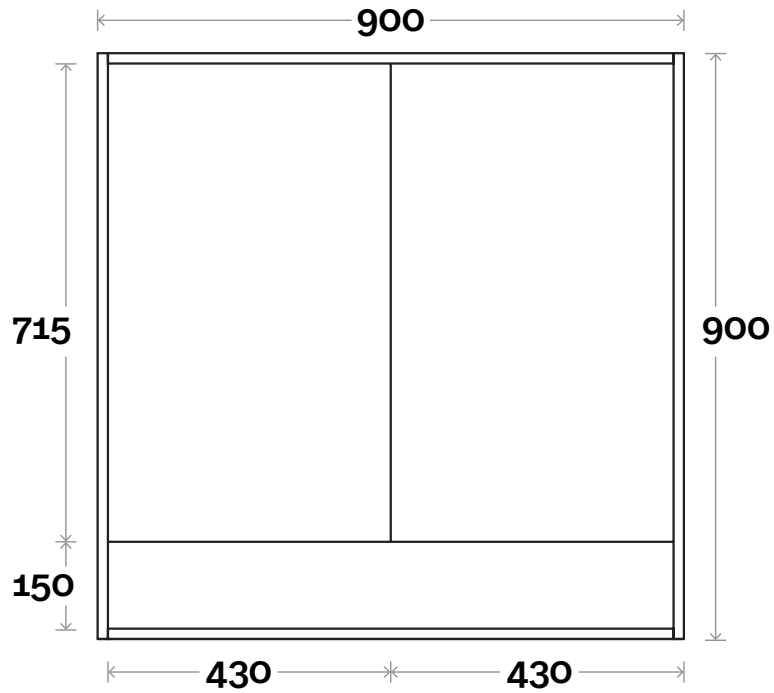

Broughton

Profile

Configuration

Broughton

Broughton 2 750mm two door

Profile

Configuration

Broughton

Broughton 3 900mm two door

Profile

Configuration

Broughton

Profile

Configuration

Broughton

Broughton 5 1200mm three door

Profile

Configuration

Broughton

Broughton 6 1500mm three door

Profile

Configuration