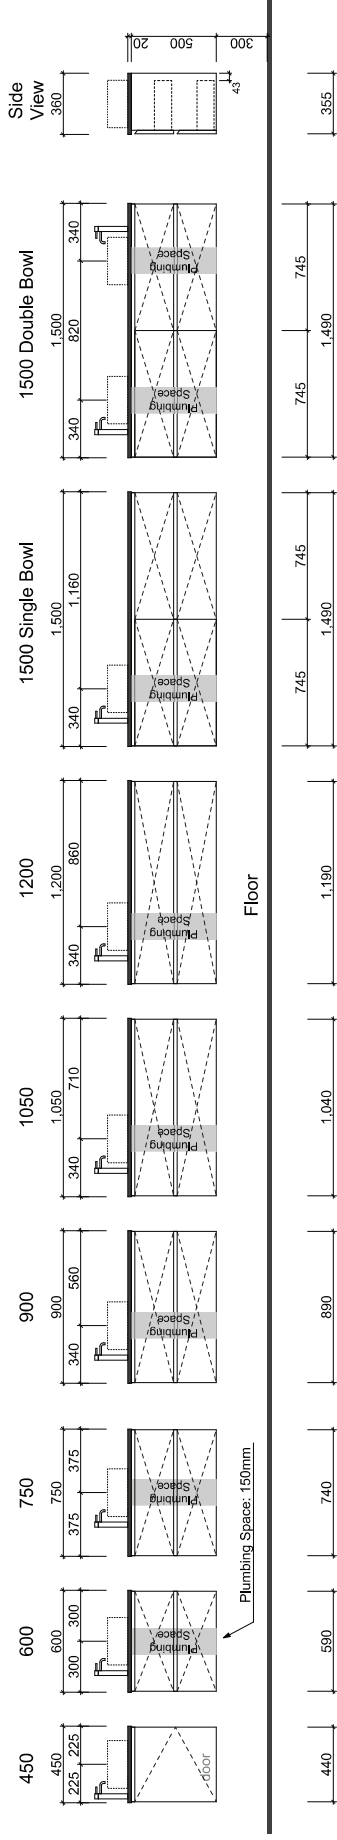

BILLIE

Wall Hung

Floor Standing

Timberline

Waste size: Acrylic = 40mm, Ceramic = 32mm, Sculptured Marble = 32mm
Note: Where left or right hand options are available please specify or else cabinets will be supplied as per these drawings. All vanity top and basin sizes are nominal only. E&OE