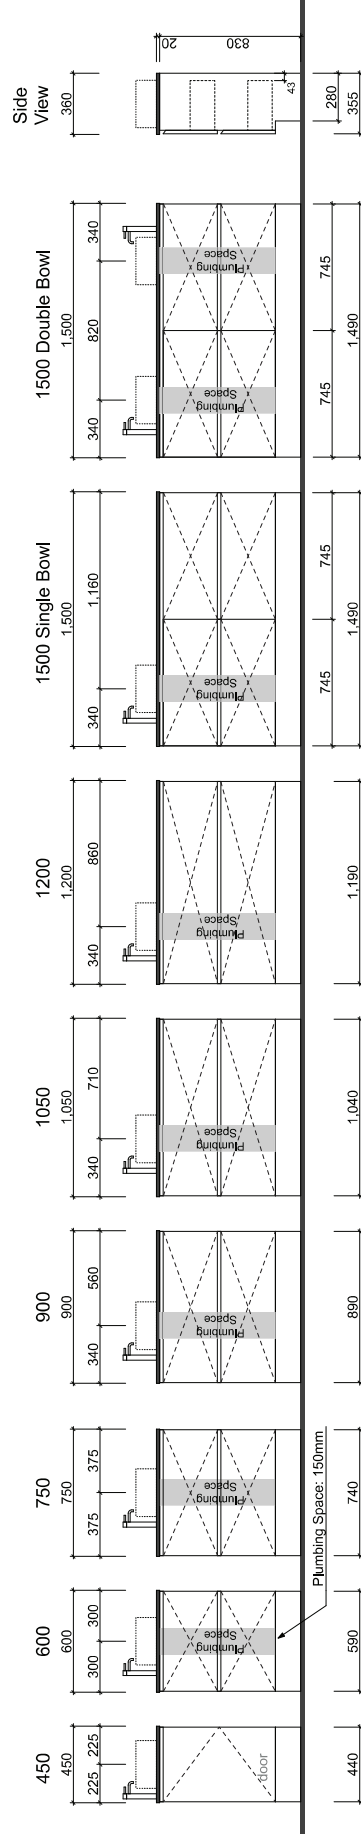

BILLIE

Wall Hung

Floor Standing

Timberline

Waste size: Acrylic = 40mm, Ceramic = 32mm, Sculptured Marble = 32mm
Note: Where left or right hand options are available please specify or else cabinets will be supplied as per these drawings. All vanity top and basin sizes are nominal only. E&OE