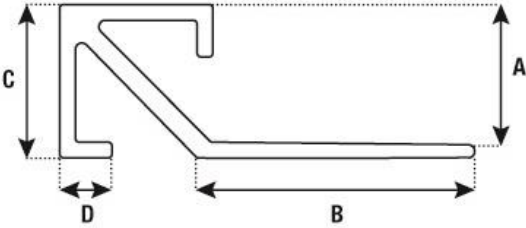

PVC Square Edge Trim - 2.5metre

- Square finish trim for tile protection
- Decorative trim to create an elegant look
- Ideal for: external corners both vertical and horizontal, transition between carpet and tile and finishing trim on a vertical wall

Size A	B	C	D
6.5mm	27mm	7.7mm	3mm
8.5mm	29mm	9.7mm	3mm
10.5mm	31mm	11.7mm	3mm

CHEMICAL CONTENT								
STANDARD	LEAD (%)	CADMIUM (%)	ARSENIC (%)	ANTIMONY (%)	BARIUM (%)	MERCURY (%)	SELENIUM (%)	CHROMIUM (%)
AS15	5.0	1.0	1.0	1.0	5.0	1.0	1.0	1.0
MECHANICAL PROPERTY								
STANDARD	Tensile Strength minimum (N/mm ²)				Elongation (%)			
AS15	508.6				127			

Colour		6.5mm Code	8.5mm Code	10.5mm Code	Pk Qty
	White	TSQ625W	TSQ825W	TSQ1025W	20
	Jasmine	TSQ625J	TSQ825J	TSQ1025J	20
	Vanilla	TSQ625V	TSQ825V	TSQ1025V	20