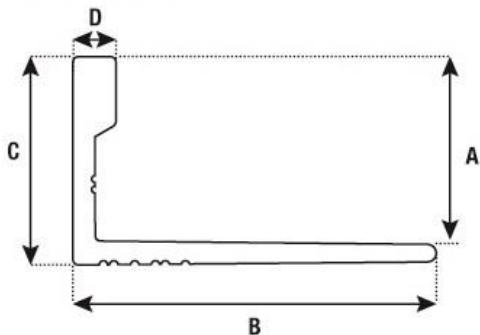

Aluminium L-Shape Trim

- Aluminium angle for tile edge protection
- Used where tile meets carpet, wooden floors etc.
- Creates an attractive finish if used on external corners

ALLOY: 6063 TEMPER: T5

CHEMICAL CONTENT										
STANDARD	SILICONE (%)	IRON (%)	COPPER (%)	MANGANESE (%)	MAGNESIUM (%)	CHROMIUM (%)	ZINC (%)	TITANIUM (%)	OTHER (each 0.05%) (%)	ALUMINIUM (%)
(DIN/BS) EN 573-3:1994 (DIN/BS) EN 755-2:1997	0.20-0.60	0.35	0.1	0.1	0.45-0.90	0.1	0.1	0.1	0.15	Rem
MECHANICAL PROPERTY										
STANDARD	DIMENSION (mm)	0.2% Proof Stress minimum (N/mm ²)	Tensile Strength minimum (N/mm ²)	Elongation (%)	Elongation on 50mm (%)					
(DIN/BS) EN 573-3:1994 (DIN/BS) EN 755-2:1997	<=3	130	175	8	6					
	3<e<-25	110	160	7	5					