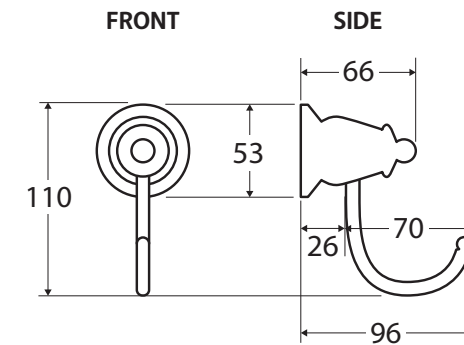

Lillian

ROBE HOOK

Features

- Made from zinc and stainless steel
- High-strength mounting brackets

Available in

Polished
Chrome
81004

PVD
Brushed Nickel
81004BN

Electroplated
Matte Black
81004B

While we aim to ensure specifications are correct at the time of publication, Fienza reserves the right to make modifications without prior notice. Physical colour may vary from image shown. All measurements are shown in millimetres. Always use physical product measurements for mark-ups and roughing-in as the technical drawing may differ from actual product received.