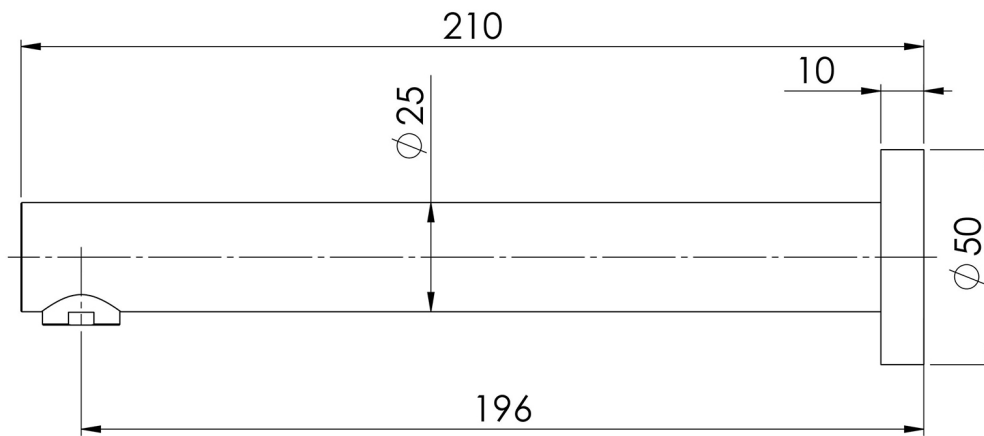

VIVID

VIVID WALL BATH OUTLET 200MM

SPECIFICATIONS

AVAILABLE IN

V776 CHR
Chrome

V776 BN
Brushed
Nickel

V776 GM
Gun Metal

V776 MB
Matte Black