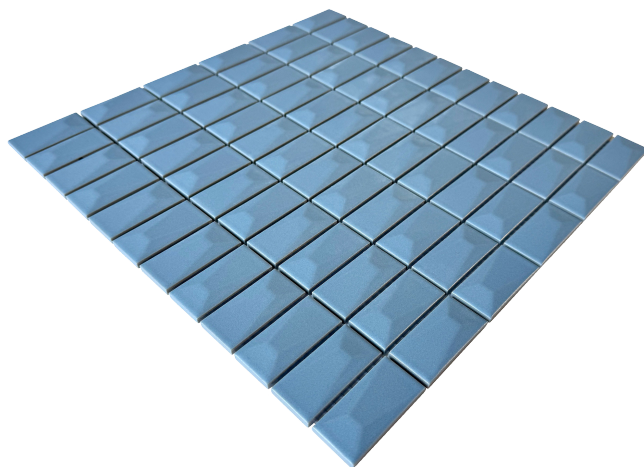

Product Specifications - Beaumont Tiles

TRINKET RISE BLUE EMBOSSED MATT MOSAIC TILE

1317436 | 300x300mm

Range Name	Trinket
Colour	Blue
Surface Finish	Matt
Country of Origin	CHN
Undulation	Embossed
Wear Rating	
Slip Rating	
Variation	V1
Tile Type	GL-Porc
Tile Thickness	7mm
Edge	Pressed
Number of Faces	1
Pieces Per Pack	15
Pieces Per Sqm	11.11
Weight Per Sqm	12.22kg
Wet Barefoot Ramp Test	
Light Reflectance Value	NA
% Crystalline Silica Content	29.65%
Porosity	<= 0.5%