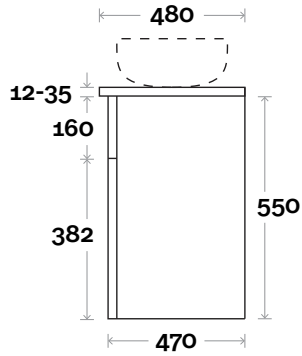

Stockton

Stockton 3 1200mm off centre basin

Top Thickness*

Silestone: 20mm
Dekton: 12mm
Symphony: 20mm
Timber: Solid 30-35mm
(Above counter only)

Note:

1. Stone and timber waste centre: 300mm std (may vary depending on basin)
   - Available in left and right hand drawers
   - Basin on opposite side to drawers
2. Plumbing allowance

Profile