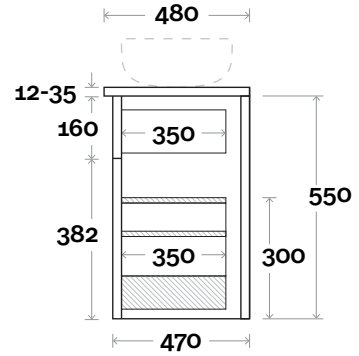

Stockton

Stockton 3 1200mm off centre basin

Top Thickness*

Silestone: 20mm
Dekton: 12mm
Symphony: 20mm
Timber: Solid 30-35mm
 (Above counter only)

Note:

- Stone and timber waste centre: 300mm std (may vary depending on basin)
 - Available in left and right hand drawers
 - Basin on opposite side to drawers
- Plumbing allowance

Profile

Wall mount

Drawers

Wall mount

Configuration

Wall mount