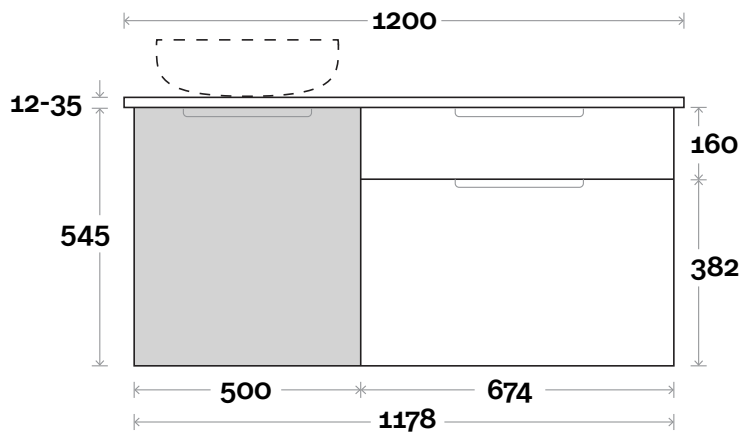

Stockton

Stockton 3 1200mm off centre basin

Top Thickness*

Silestone: 20mm
Dekton: 12mm
Symphony: 20mm
Timber: Solid 30-35mm
 (Above counter only)

Note:

- Stone and timber waste centre: 300mm std (may vary depending on basin)
 - Available in left and right hand drawers
 - Basin on opposite side to drawers
- Plumbing allowance

Profile

Wall mount

Drawers

Wall mount

Configuration

Wall mount