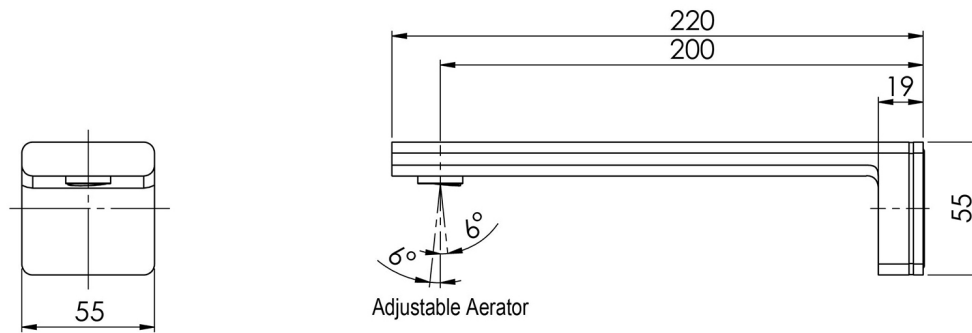

ALIA

ALIA WALL BASIN / BATH OUTLET 200MM

SPECIFICATIONS

AVAILABLE IN

110-7610-00
Chrome

110-7610-40
Brushed
Nickel

110-7610-12
Brushed
Gold

INFORMATION

Temperature Rating
1 - 75°C

Pressure Rating
150 - 500kPa

MAINTENANCE AND CARE:

- All surfaces should be cleaned with mild liquid detergent or soap and water.
- Do not use cream cleaners or citrus based cleaning products, as they are abrasive.
- Use of unsuitable cleaning agents may damage the surface.
- Any damage caused in this way will not be covered by warranty.

Please visit <https://www.phoenixtapware.com.au/warranty> to view the full warranty