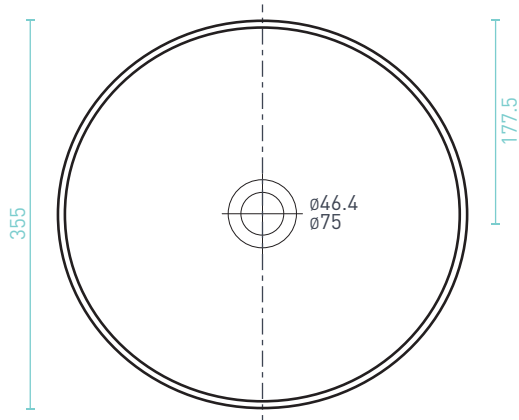

- Matte black pop-up plug & waste Nano Glaze Taphole Overflow

FLORENCIA ROUND COUNTER TOP BASIN

SIZE (l) x (w) x (h) mm	CAPACITY	NET WEIGHT	CODE
360 x 360 x 120	7L	6kg	1235971

- 10 YR WARRANTY*

Inclusion
Decina 32mm ceramic plug & waste
- Matte Black **WA008**

TOP VIEW

FRONT VIEW