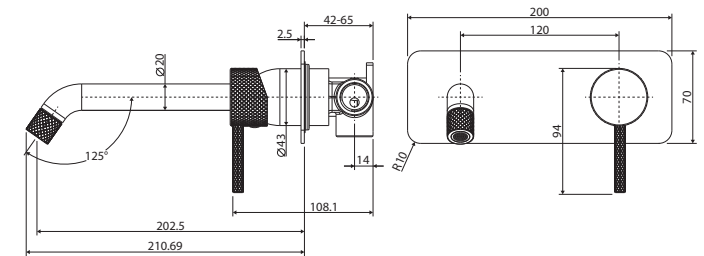

Axle®

WALL BASIN/BATH MIXER SET

SOFT SQUARE PLATE
200MM OUTLET

Features

- Industrial cross-hatched handle and spout accents
- Designed for basin and bath
- Includes basin aerator and free-flow aerator for baths
- Made from solid brass
- High quality European cartridge (35 mm)
- **WELS 5 Star rated, 5L/min**

Please note: This product may have a visible Fienza or Watermark logo.

Available in

Polished Chrome 231106-200	PVD Brushed Nickel 231106BN-200	PVD Gun Metal 231106GM-200
Electroplated Matte Black 231106B-200	PVD Urban Brass 231106UB-200	

Cleaning & Care

- Regularly clean with mild soapy water using a microfibre cloth.
- In highly polluted or coastal locations, we recommend cleaning 2-3 times per week.
- Do not use harsh detergents, bleach, cream cleaners or citrus based cleaners. These substances are abrasive and will damage the surface.
- Do not use undue pressure and wipe in one direction only.

While we aim to ensure specifications are correct at the time of publication, Fienza reserves the right to make modifications without prior notice. Physical colour may vary from image shown. All measurements are shown in millimetres. Always use physical product measurements for mark-ups and roughing-in as the technical drawing may differ from actual product received.