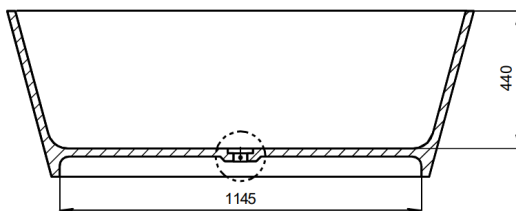

RS05-1490-AMICA

Free Standing Stone Bath Matte White

KASKADE
STONE BATHS & BASINS

Couldn't be better

MATERIAL: KASKADESTONE

FINISH: MATTE

COLOUR: WHITE

DIMENSIONS: 1490 x 680 x 530mm

PACKAGE SIZE: 1560 x 780 x 720mm

NET WEIGHT: 148kg

GROSS WEIGHT: 190.50kg

WARRANTY: 7 YEARS

CARE AND MAINTENANCE

Regular Cleaning

Use warm water and a small amount of mild liquid detergent, such as dishwashing liquid.

1. DRAWINGS ARE NOT TO SCALE
2. DIMENSIONS ARE IN MILLIMETERS
3. AS ALL KASKADE PRODUCTS ARE HAND FINISHED A ± 5 MM TOLERANCE IS ALLOWED