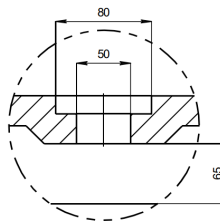

RS05-1490-AMICA

Free Standing Stone Bath Matte White

KASKADE
STONE BATHS & BASINS

Couldn't be better

MATERIAL: KASKADESTONE

FINISH: MATTE

COLOUR: WHITE

DIMENSIONS: 1490 x 680 x 530mm

PACKAGE SIZE: 1560 x 780 x 720mm

NET WEIGHT: 148kg

GROSS WEIGHT: 190.50kg

WARRANTY: 7 YEARS

CARE AND MAINTENANCE

Regular Cleaning

Use warm water and a small amount of mild liquid detergent, such as dishwashing liquid.

1. DRAWINGS ARE NOT TO SCALE
2. DIMENSIONS ARE IN MILLIMETERS
3. AS ALL KASKADE PRODUCTS ARE HAND FINISHED A ± 5 MM TOLERANCE IS ALLOWED