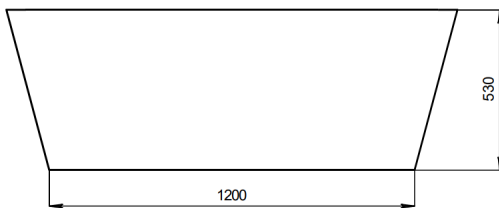

RS05-1490-AMICA

Free Standing Stone Bath Matte White

KASKADE
STONE BATHS & BASINS

Couldn't be better

MATERIAL: KASKADESTONE

FINISH: MATTE

COLOUR: WHITE

DIMENSIONS: 1490 x 680 x 530mm

PACKAGE SIZE: 1560 x 780 x 720mm

NET WEIGHT: 148kg

GROSS WEIGHT: 190.50kg

WARRANTY: 7 YEARS

CARE AND MAINTENANCE

Regular Cleaning

Use warm water and a small amount of mild liquid detergent, such as dishwashing liquid.