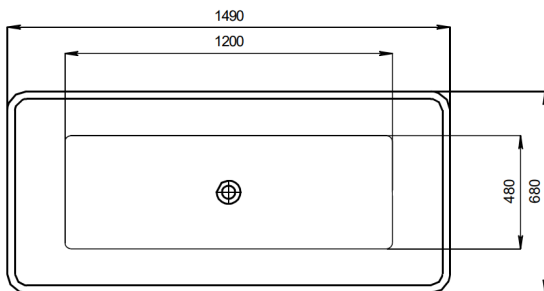

RS05-1490-AMICA

Free Standing Stone Bath Matte White

KASKADE
STONE BATHS & BASINS

Couldn't be better

MATERIAL: KASKADESTONE

FINISH: MATTE

COLOUR: WHITE

DIMENSIONS: 1490 x 680 x 530mm

PACKAGE SIZE: 1560 x 780 x 720mm

NET WEIGHT: 148kg

GROSS WEIGHT: 190.50kg

WARRANTY: 7 YEARS

CARE AND MAINTENANCE

Regular Cleaning

Use warm water and a small amount of mild liquid detergent, such as dishwashing liquid.

1. DRAWINGS ARE NOT TO SCALE
2. DIMENSIONS ARE IN MILLIMETERS
3. AS ALL KASKADE PRODUCTS ARE HAND FINISHED A ± 5 MM TOLERANCE IS ALLOWED