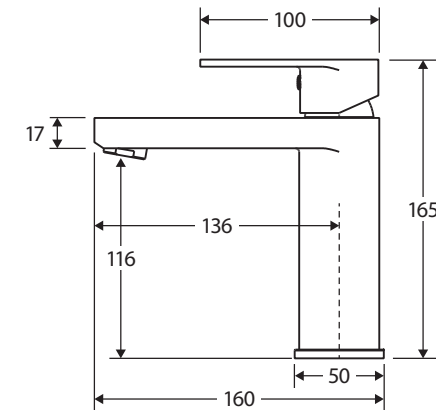

Empire

BASIN MIXER

Features

- Sleek modern design
- Fixed position
- Made from solid brass
- Quality European cartridge (35 mm)
- PEX split-resistant flexible hoses
- **WELS 6 Star rated, 4.5L/min**

Please note: This product may have a visible Fienza or Watermark logo.

While we aim to ensure specifications are correct at the time of publication, Fienza reserves the right to make modifications without prior notice. Physical colour may vary from image shown. All measurements are shown in millimetres. Always use physical product measurements for mark-ups and roughing-in as the technical drawing may differ from actual product received.