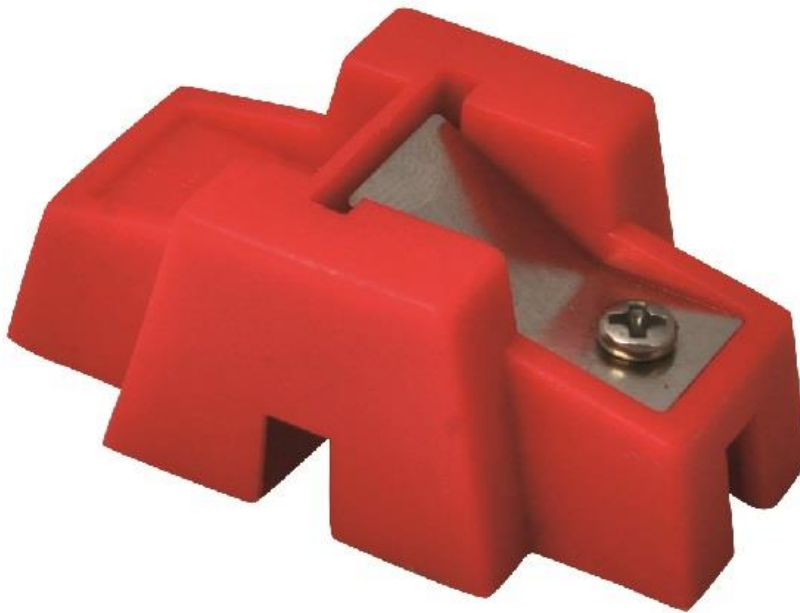

Lippage Caps

- Caps secure to lippage spacer
- Designed to level lippage on tiles when laying
- Caps are reusable
- Ideal for floors and walls

**DIY
TRADE**

DIMENSIONS - 40mm(L) x 11mm(W) x 15mm(H)

BAGS

Pieces	Code	Barcode	Pk Qty
100	LIPC100	9314942664321	15

BUCKETS

Pieces	Code	Barcode	Pk Qty
250	LIPC250B	9314942666233	6