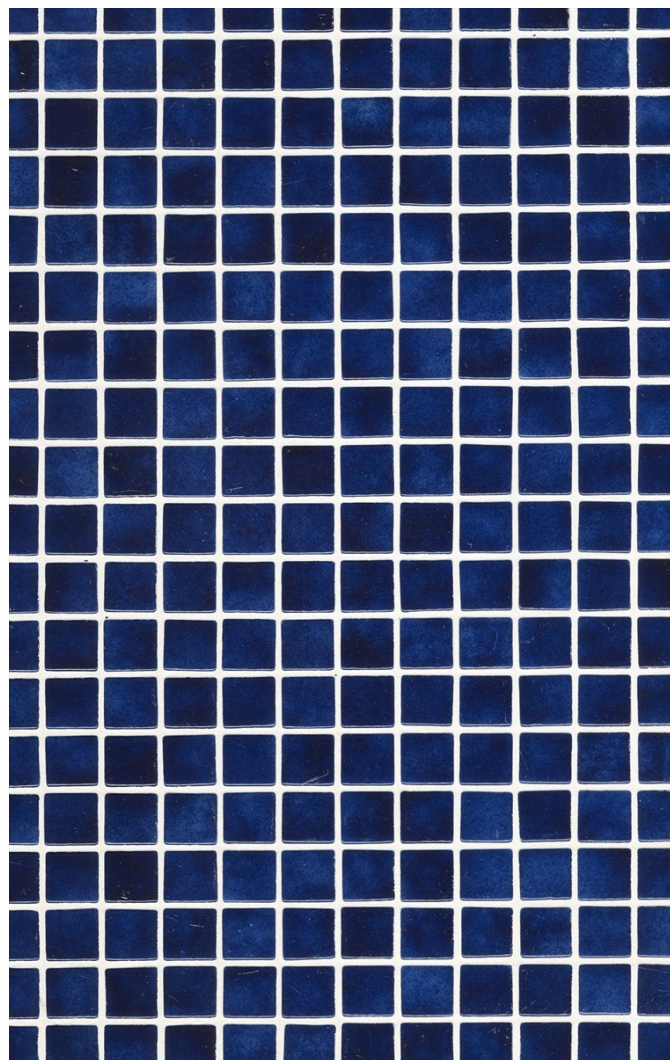

Product Specifications - Beaumont Tiles

NIEBLA DARK BLUE MOSAIC

150061 | 495x312mm

Range Name

Colour

Surface Finish Gloss

Country of Origin AUS

Undulation Flat

Slip Rating No Classification

Variation

Tile Type No Classification

Tile Thickness 4.8mm

Edge No Classification

Number of Faces

Pieces Per Pack 13

Pieces Per Sqm 6.5

Weight Per Sqm 17.55kg

Wet Barefoot Ramp Test NA

Light Reflectance Value

% Crystalline Silica Content 0.00%

Porosity

Details are correct at the time of printing, however we reserve the right to correct any error which may occur from time to time. Please refer to your Beaumonts specialist to confirm all details and product availability.