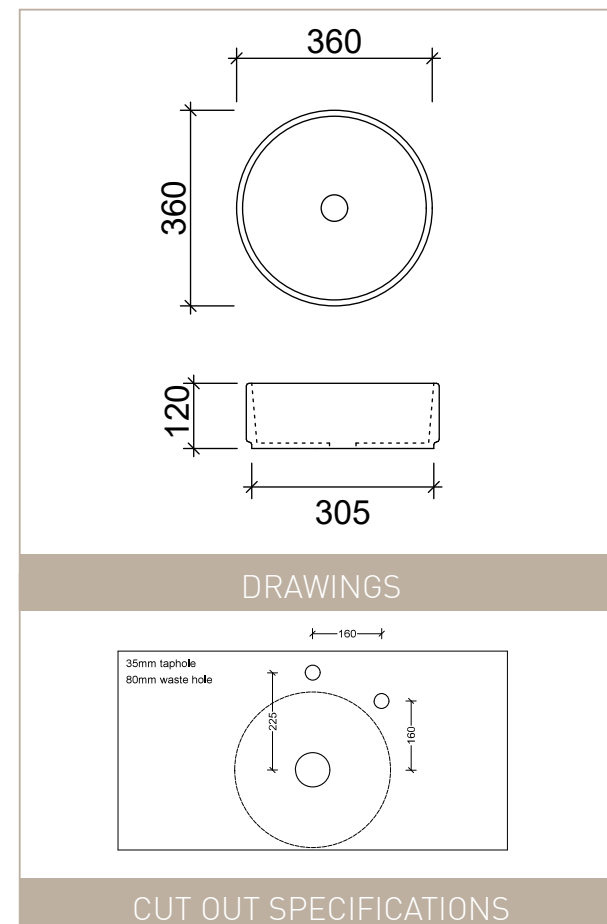

ABOVE COUNTER

**BM** Black Matt Available

Code: ALL-BS-360-BKM-U

**GM** Grey Matt Available

Code: ALL-BS-360-GM-U

**PM** Pink Matt Available

Code: ALL-BS-360-PM-U

## Ceramic Basin Sizes:

Due to the manufacturing process, ceramic basins will vary from their nominal stated sizes. Use the dimensions provided as a guide only.

NOTE: Waste not included  
Refer to brochure for pricing