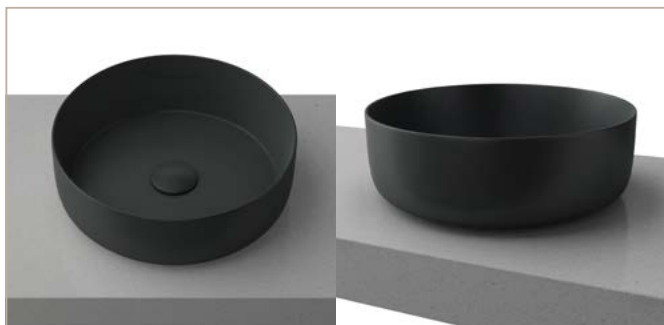

# ALLURE COLOURED BASINS

Did someone say trendy? Keen for a splash of colour in your new bathroom? These unique basins have a truly slimline edge and then are bathed in silky soft pastel hues. With the advantage of being able to change the basin in a few years' time should a colour slip out of fashion, these basins are a hot way to bring some design flair to your bathroom.

ABOVE COUNTER

**BM** Black Matt Available

Code: ALL-BS-360-BKM-U

**GM** Grey Matt Available

Code: ALL-BS-360-GM-U

**PM** Pink Matt Available

Code: ALL-BS-360-PM-U