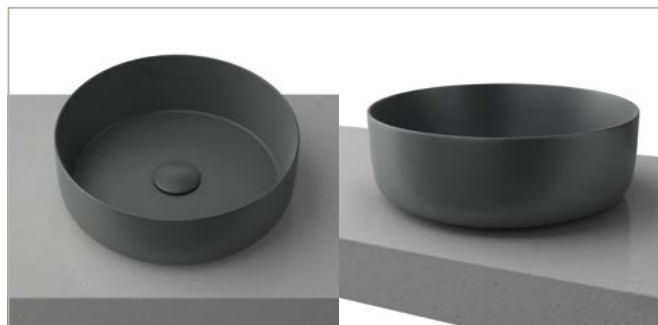

# ALLURE COLOURED BASINS

Did someone say trendy? Keen for a splash of colour in your new bathroom? These unique basins have a truly slimline edge and then are bathed in silky soft pastel hues. With the advantage of being able to change the basin in a few years' time should a colour slip out of fashion, these basins are a hot way to bring some design flair to your bathroom.

ABOVE COUNTER

**BM** Black Matt Available

Code: ALL-BS-360-BKM-U

**GM** Grey Matt Available

Code: ALL-BS-360-GM-U

**PM** Pink Matt Available

Code: ALL-BS-360-PM-U