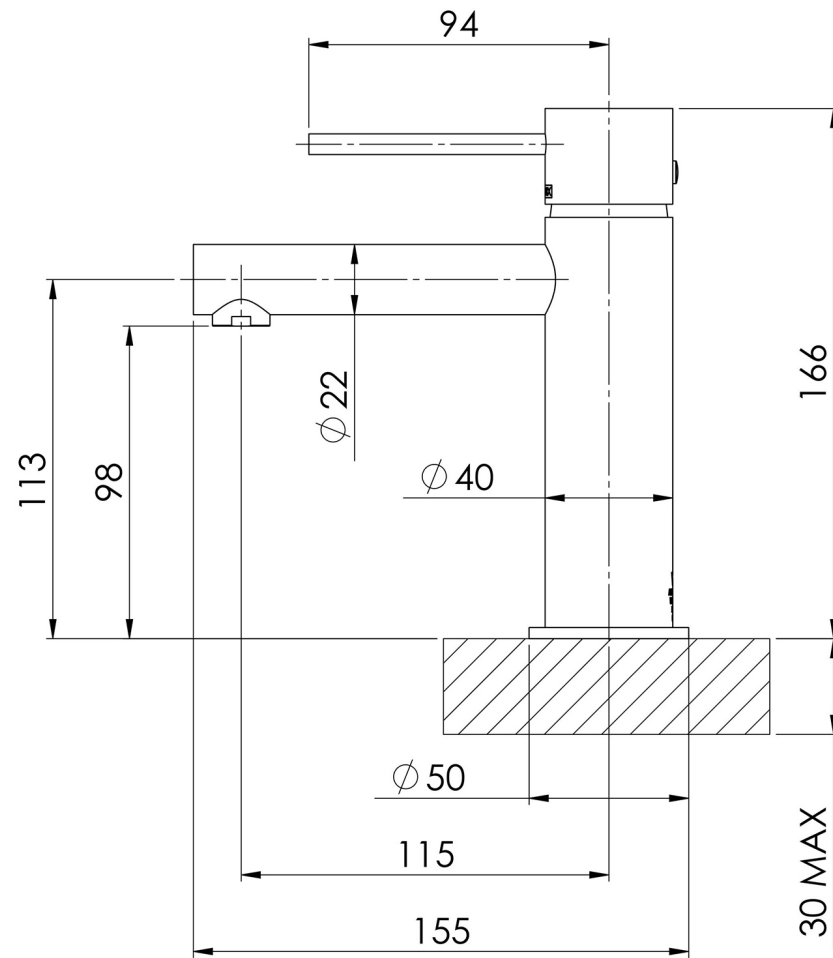

VIVID SLIMLINE

VIVID SLIMLINE BASIN MIXER

SPECIFICATIONS

AVAILABLE IN

VS770 CHR
Chrome

VS770 BN
Brushed
Nickel

VS770 GM
Gun Metal

VS770 MB
Matte Black

VS770-12
Brushed
Gold

INFORMATION

Temperature Rating
1 - 75°C

Pressure Rating
150 - 500kPa

MAINTENANCE AND CARE:

- All surfaces should be cleaned with mild liquid detergent or soap and water.
- Do not use cream cleaners or citrus based cleaning products, as they are abrasive.
- Use of unsuitable cleaning agents may damage the surface.
- Any damage caused in this way will not be covered by warranty.