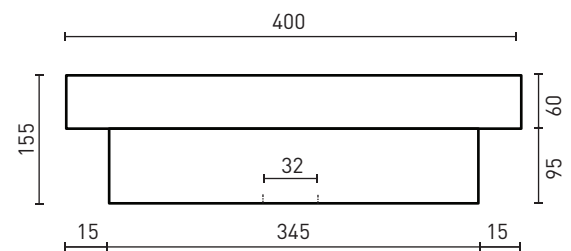

# Aria Semi-Inset Square Basin

Product Code: **1235968**

The Aria square semi-inset basin features an ultra thin edge & is designed to be partially installed into a vanity counter top. Combine with a basin mixer mounted on top of the basin. A chrome overflow takes any excess water back to the waste to prevent overflowing.

- AS/NZ Standard AS1172.4.2019
- Semi-inset basin
- Tap hole
- Overflow

## PRODUCT SPECIFICATIONS

Colour:	High gloss white
Material:	Superior vitreous china
Length:	400mm
Width:	400mm
Height:	155mm
Capacity:	4.5L
Basin Type:	Semi-inset
Net Weight:	10kg
Warranty:	10 years* (refer to decina.com.au)

## OPTIONAL ACCESSORIES

32mm pop-up basin waste - chrome **WA004**

32 X 40mm Quattro pop-up basin waste - chrome **WA005**

FRONT VIEW

TOP VIEW