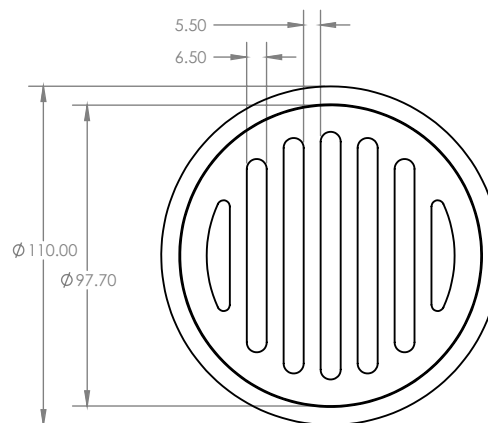

100mm ROUND FLOOR WASTE

STANDARD FLOOR WASTE

- Short tail
- Solid brass construction

CODE	DIAMETER	OUTLET SIZE	FINISH	CTN QTY
14101.01	110mm	100mm	Chrome	50

Available Finishes