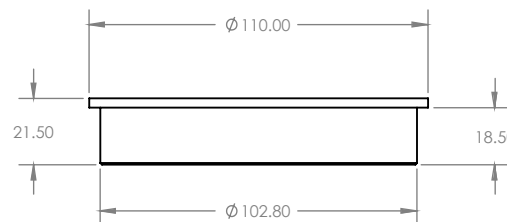

100mm ROUND FLOOR WASTE

STANDARD FLOOR WASTE

- Short tail
- Solid brass construction

CODE	DIAMETER	OUTLET SIZE	FINISH	CTN QTY
14101.01	110mm	100mm	Chrome	50

Available Finishes