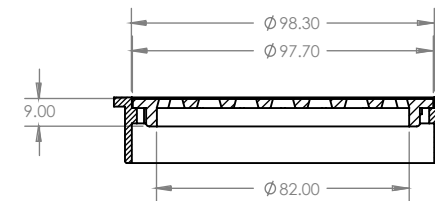

100mm ROUND FLOOR WASTE

STANDARD FLOOR WASTE

- Short tail
- Solid brass construction

CODE	DIAMETER	OUTLET SIZE	FINISH	CTN QTY
14101.01	110mm	100mm	Chrome	50

Available Finishes