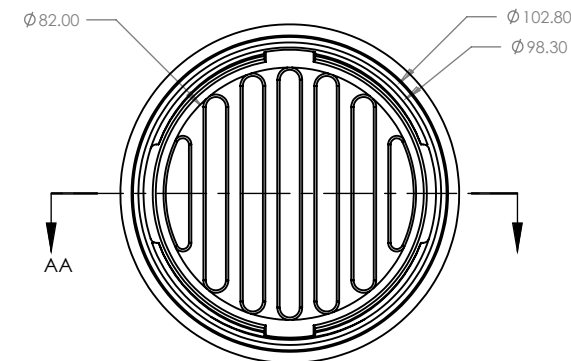

100mm ROUND FLOOR WASTE

STANDARD FLOOR WASTE

- Short tail
- Solid brass construction

CODE	DIAMETER	OUTLET SIZE	FINISH	CTN QTY
14101.01	110mm	100mm	Chrome	50

Available Finishes