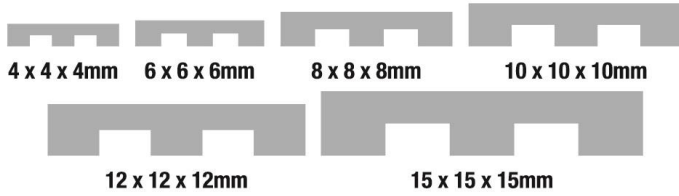

Bright Steel Adhesive Trowels Renovator Series

- Dual square notched edge design
- Highest grade construction
- Stainless steel rivets
- Rubber contoured handle
- Durable yet lightweight

Profile	Code	Barcode	Designed for	Size	Pk Qty
4mm	BSTR4	9314942135043	Small Wall Tiles	280 - 115mm	5
6mm	BSTR6	9314942135067	Wall Tiles	280 - 115mm	5
8mm	BSTR8	9314942135081	Floor & Wall Tiles	280 - 115mm	5
10mm	BSTR10	9314942135104	Floor Tiles	280 - 115mm	5
12mm	BSTR12	9314942135128	Large Format Tiles	280 - 115mm	5
15mm	BSTR15	9314942658825	Large Format Tiles	280 - 115mm	5