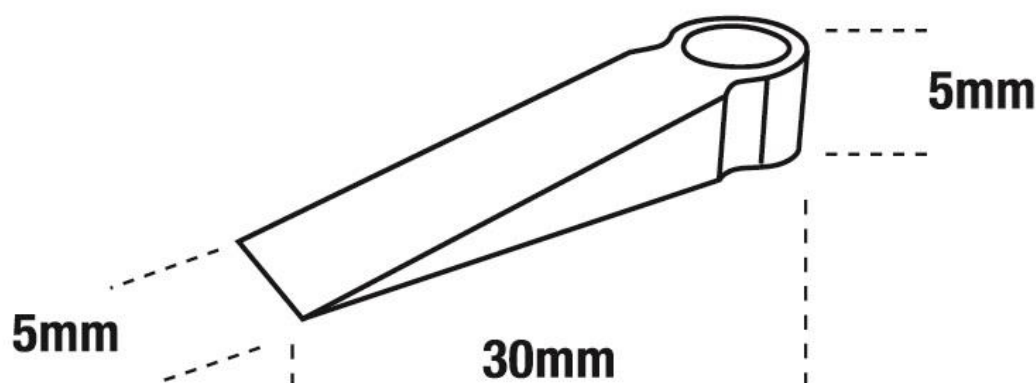

Tile Wedges

**DIY
TRADE**

- Wedge type spacer, allows 0.5 - 5mm gap under wall tiles
- To level wall tiles if the floor is uneven or needs slight adjustment
- Rough surface for extra grip

BAGS

Pieces	Code	Barcode	Pk Qty
100	W-100	9314942601005	100
500	W-500	9314942605003	30
1,000	W-1000	9314942610007	12

BUCKETS

Pieces	Code	Barcode	Pk Qty
2,000	W-2000B	9314942602002	6
10,000	W-10000B	9314942658023	1