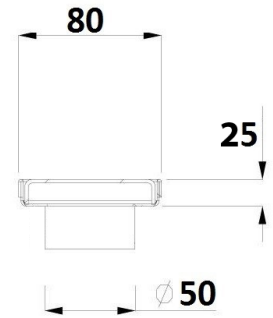

'BUILDERS' Shower Grates

Product Code: CFG-900-T / 1221186

Bella Vista

Specifications:

Style	Tile Insert 900mm Shower Grate
Material	304 Grade stainless steel
Finish	Stainless Steel
Dimensions	900mm (l) x 80mm (w) x 25mm (d)*
Outlet Size	50mm
Details	<p>Suitable for commercial and residential</p> <p>Interchangeable grate covers</p> <p>Watermark approved</p> <p>Available in 600, 800, 900, 1000, 1100, 1200, 1500 and 1800mm length</p> <p>* Depth is for drain body and does not include outlet</p>
Warranty	25-year warranty (refer to bella-vista.net.au for details)