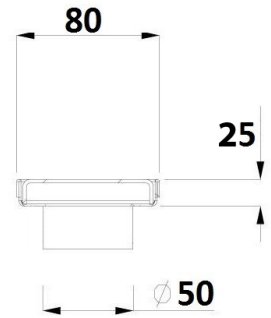

'BUILDERS' Shower Grates

Product Code:CFG-800-T / 1221175

Bella Vista

Specifications:

Style	Tile Insert 800mm Shower Grate
Material	304 Grade stainless steel
Finish	Stainless Steel
Dimensions	800mm (l) x 80mm (w) x 25mm (d)*
Outlet Size	50mm
Details	<p>Suitable for commercial and residential</p> <p>Interchangeable grate covers</p> <p>Watermark approved</p> <p>Available in 600, 800, 900, 1000, 1100, 1200, 1500 and 1800mm length</p> <p>* Depth is for drain body and does not include outlet</p>
Warranty	25-year warranty (refer to bella-vista.net.au for details)