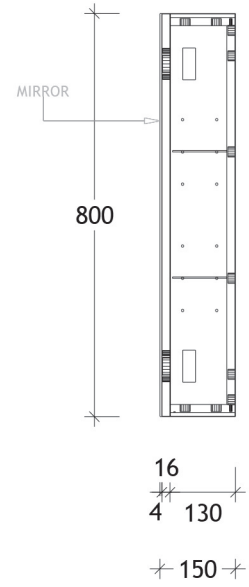

NAME:	
SIZE:	1200
WK/WH:	-
CONFIGURATION:	3 DOOR

Surround View