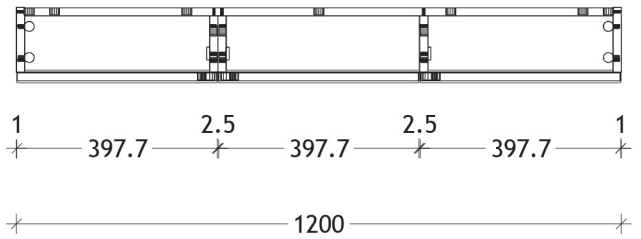

NAME:	
SIZE:	1200
WK/WH:	-
CONFIGURATION:	3 DOOR

Surround View