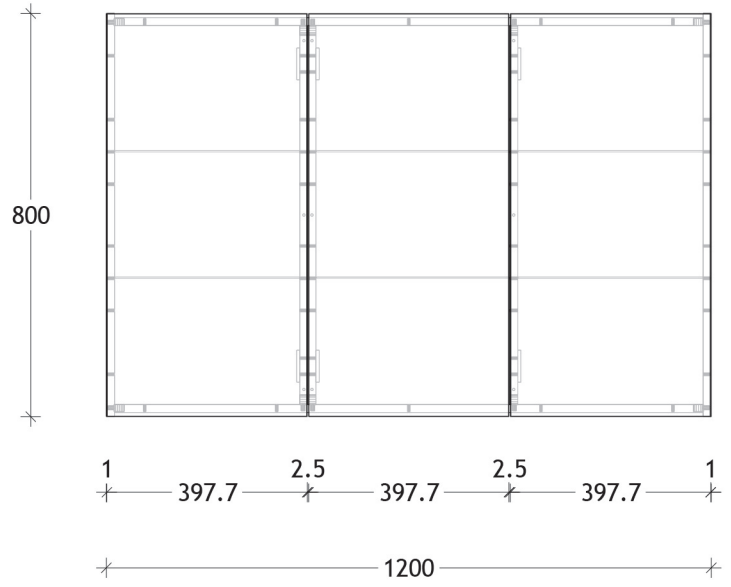

NAME:	
SIZE:	1200
WK/WH:	-
CONFIGURATION:	3 DOOR

Surround View